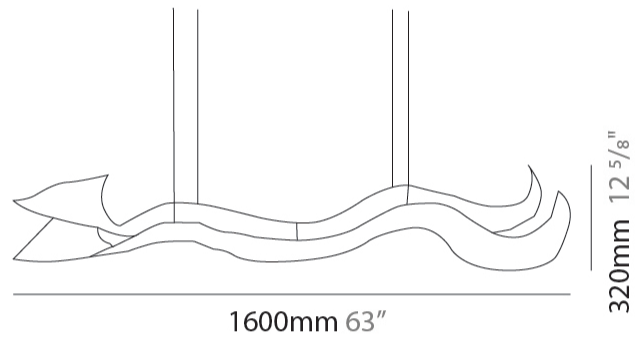

GENERAL

Series: Tempo Perso
 Brand: Knikerboker
 Division: Design
 Mounting Type: Suspension
 Mounting Location: Ceiling
 Subcategory: Pendant

PHYSICAL

Shape: Abstract
 Length (mm): 1600
 Length (in): 63
 Height (mm): 320
 Height (in): 12 5/8
 Extension (mm): 2000
 Extension (in): 78 3/4
 Light Distribution: Direct
 Fixture Finish: EWH / EBK / MAN / COF / PRD / SLF / GLF / CLF / BRL / EWS / EWG / EWC / EWR / EBS / EBG / EBC / EBC / EBB / MAS / MAD / MAC / MAB / COS / CGO / CCL / CBL / PRS / PRG / PRC / PRB
 Fixture Material: Aluminum
 Cable Details: 4 Steel Cables 2000mm / 78 3/4" - Silicon Cable 2000mm / 78 3/4"

LED

Number of LEDs: 4
 Color Temperature (°K): 3000
 Max. Delivered Lumen (lm): 4400
 CRI: >85 CRI
 Lamp Life (hrs): 50000

OPTICAL

RATINGS AND CERTIFICATIONS

Certified By: CSA Certified to UL and CSA Standards
 IP rating: IP20

GENERAL

Series: Tempo Perso
 Brand: Knikerboker
 Division: Design
 Mounting Type: Suspension
 Mounting Location: Ceiling
 Subcategory: Pendant

PHYSICAL

Shape: Abstract
 Length (mm): 1600
 Length (in): 63
 Height (mm): 320
 Height (in): 12 5/8
 Light Distribution: Direct
 Fixture Finish: EWH / EBK / MAN / COF / PRD / SLF / GLF / CLF / BRL / EWS / EWG / EWC / EWR / EBS / EBG / EBC / EBC / EBB / MAS / MAD / MAC / MAB / COS / CGO / CCL / CBL / PRS / PRG / PRC / PRB
 Fixture Material: Aluminum
 Cable Details: 4 Steel Cables 2000mm / 78 3/4" - Silicon Cable 2000mm / 78 3/4"